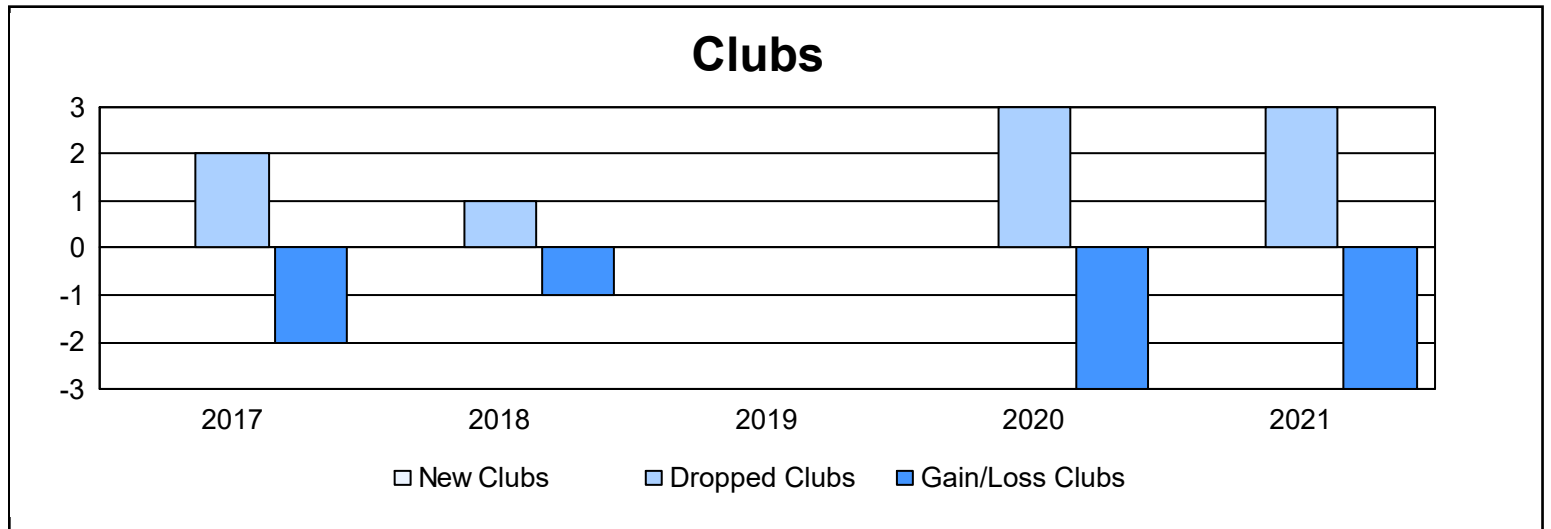

Year	New Clubs	Dropped Clubs	Gain/ Loss Clubs	New Members	Charter Members	Reinstate Members	Transfer Members	Total Member Added	Total Members Dropped	Gain/ Loss Members
2016-2017	0	2	-2	119	0	4	8	131	182	-51
2017-2018	0	1	-1	89	0	7	7	103	180	-77
2018-2019	0	0	0	67	0	1	8	76	121	-45
2019-2020	0	3	-3	62	0	8	19	89	154	-65
2020-2021	0	3	-3	50	1	5	14	70	177	-107
Average	0	2	-2	77	0	5	11	94	163	-69

Membership Composition June 2021 Cumulative

Gender Composition June 2021 Cumulative