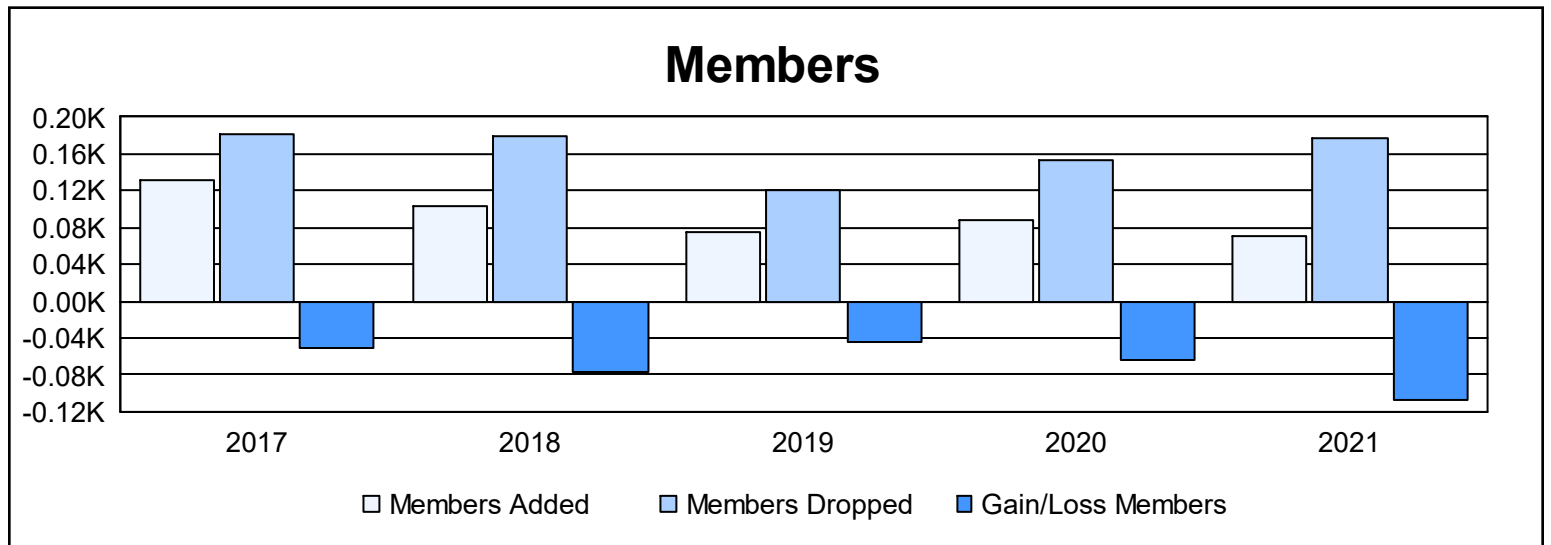

Year	New Clubs	Dropped Clubs	Gain/ Loss Clubs	New Members	Charter Members	Reinstate Members	Transfer Members	Total Member Added	Total Members Dropped	Gain/ Loss Members
2016-2017	0	2	-2	119	0	4	8	131	182	-51
2017-2018	0	1	-1	89	0	7	7	103	180	-77
2018-2019	0	0	0	67	0	1	8	76	121	-45
2019-2020	0	3	-3	62	0	8	19	89	154	-65
2020-2021	0	3	-3	50	1	5	14	70	177	-107
Average	0	2	-2	77	0	5	11	94	163	-69

Membership Composition June 2021 Cumulative

Gender Composition June 2021 Cumulative